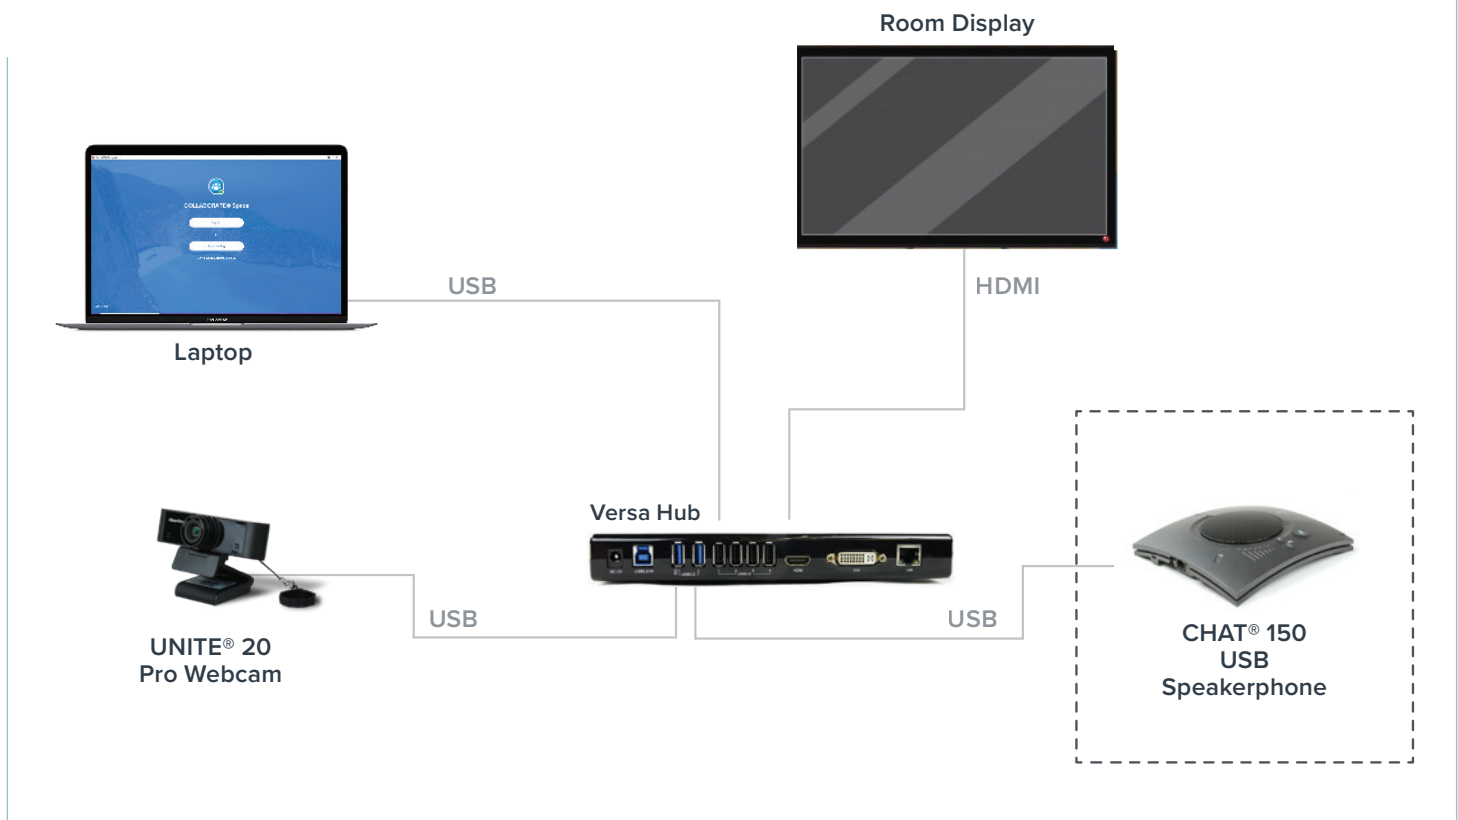

ClearOne Aura™

With **Aura**,
Professionals can
now **Re-imagine**
their **Workspaces**
at **Home**

CHAT® 150 USB Speakerphone

Speakerphone for any size home office. CHAT® 150 connects to PCs for rich, HDConference® audio and can be used with unified communications, Web collaboration, instant messaging, and any other applications requiring high quality full duplex audio.

Highlights

- ✦ Distributed Echo Cancellation® and noise cancellation along with full-duplex performance and automatic level controls guarantee your conference calls to be natural with unmatched audio clarity free of any distractions.
- ✦ Connect the CHAT® 150 or the CHATAttach® 150 to laptops & PCs via USB for handsfree audio.
- ✦ Compatible with popular applications such as COLLABORATE® Space, Microsoft® Teams, WebEx™, Zoom™, Google® Meet™, and more.
- ✦ FREE COLLABORATE® Space lifetime subscription — ClearOne's high quality, award-winning cloud-based video collaboration application.
- ✦ First-mic priority intelligently activates only the microphone closest to the person speaking, preventing the amplification of ambient noise and room reflections.
- ✦ Daisy-chainable design can expand up to two complete speakerphones to cover medium-sized rooms. Full speakerphone expandability allows both mic and speaker to cover the entire room along with flexibility of control using any speakerphone.

Aura Professional Home Office Application

Complete your **CHAT® 150 USB Speakerphone** setup by adding other ClearOne Aura products

Specifications

- + AUR-156-200 CHAT® 150 USB and connecting cable

INCLUDES

POWER

- + USB-powered
- + 5 VDC @ 500 mA Maximum

ENVIRONMENTAL

- + Operating temperature: 41° F - 104° F (5° C - 40° C)

MECHANICAL

- + Dimensions: (W x D x H): 7.4 x 7.4 x 1.8" (188 x 188 x 46 mm)
- + Weight: 1.17 lb (0.53 kg)