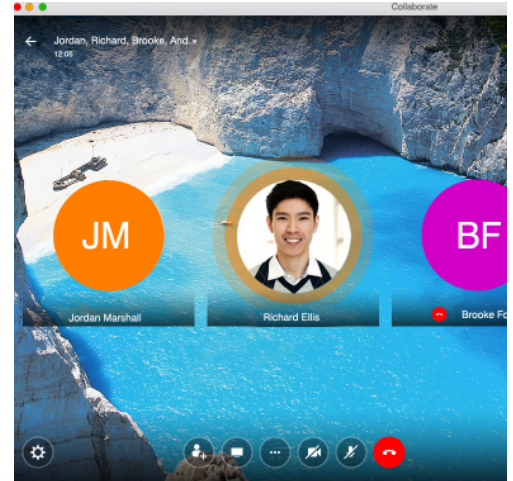

COLLABORATE® Versa™ 160

Bring plug-and-play connectivity with quality audio and HD video to enhance the BYOD meeting room experience.

Enhances Any Cloud-based Video Conferencing App

Add pro-quality audio and HD video to your app, such as MS Teams, Zoom, Webex, GoToMeeting and more.

- > Central hub for connecting to a network, dual displays, camera, audio endpoints, and other peripherals.
- > One UNITE® 160 PTZ camera featuring AI-controlled Autoframing, Smart Face Tracking, and 12x optical zoom to capture all participants in the room.
- > One CHAT® 150 Personal Speakerphone with advanced audio processing for a rich conferencing experience.

APPLICATIONS

- BYOD Video Conferencing
- BYOD Audio Conferencing
- In-Room Presentation

WORKSPACES

- Mid-sized Meeting Rooms
- Executive Offices

Simple BYOD Connectivity

Central hub for connecting to a network, dual displays, camera, audio endpoints, network, and other peripherals.