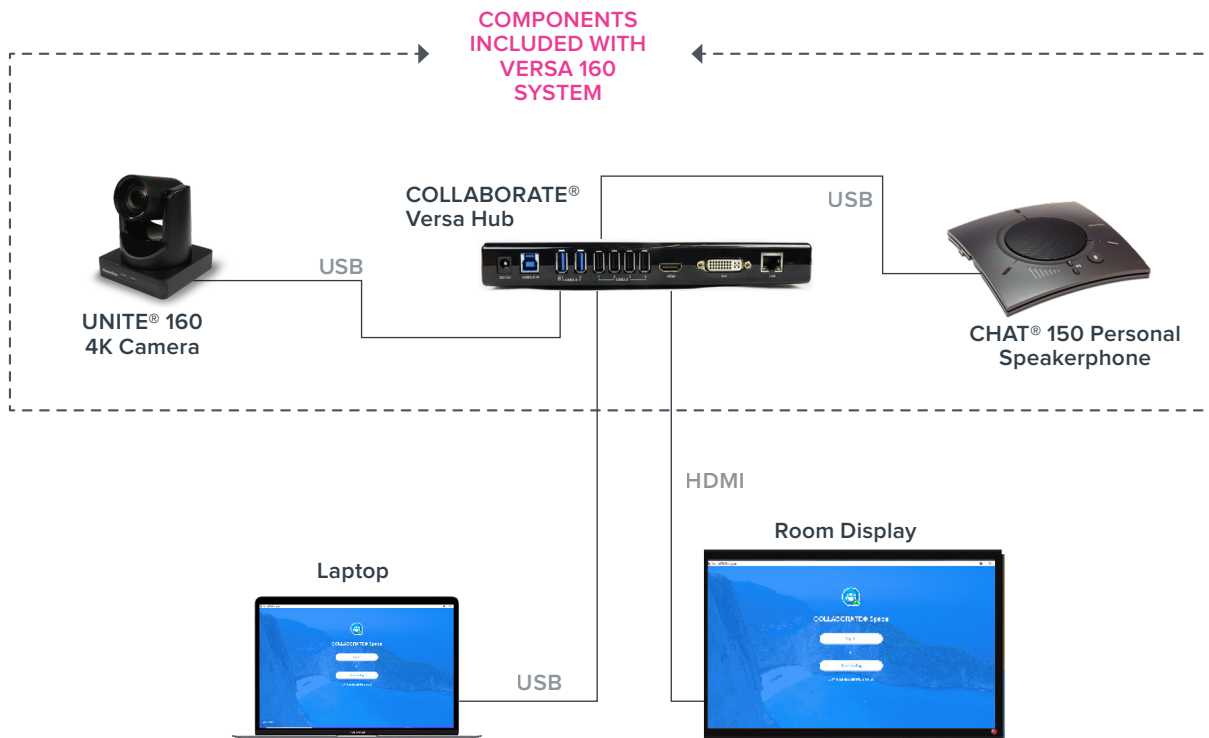

- > Central hub for connecting to a network, dual displays, camera, audio endpoints, and other peripherals.
- > One UNITE® 160 PTZ camera featuring AI-controlled Autoframing, Smart Face Tracking, and 12x optical zoom to capture all participants in the room.
- > One CHAT® 150 Personal Speakerphone with advanced audio processing for a rich conferencing experience.

APPLICATIONS

- BYOD Video Conferencing
- BYOD Audio Conferencing
- In-Room Presentation

WORKSPACES

- Mid-sized Meeting Rooms
- Executive Offices

Simple BYOD Connectivity

Central hub for connecting to a network, dual displays, camera, audio endpoints, network, and other peripherals.

Great ideas need to be seen - and heard!™

COLLABORATE® Versa™ 160

COLLABORATE Versa 160 using Laptop or Room PC

COLLABORATE® Versa™ 160

INCLUDES

- COLLABORATE® Versa hub
- UNITE® 160 4K Camera
- CHAT® 150 Personal Speakerphone
- Remote control
- Power supply and cables
- Two-year warranty with support and maintenance

COLLABORATE VERSA HUB

- 1 x USB 3.0 (Type-B) for laptop (Requires Display Link driver on laptop)
- 2 x USB 3.0 (Type-A) for UNITE camera & CHAT Speakerphone
- 4 x USB 2.0 ports
- 1 x HDMI out
- 1 x DVI out